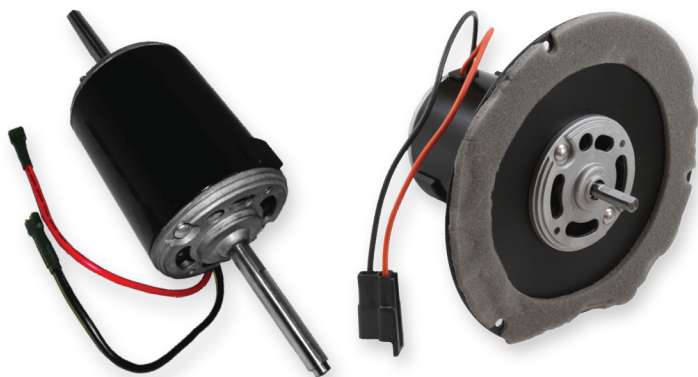

TIE ROD ASSEMBLIES

QWIKTIE's wide range of adjustment allows adjustment to fit over 80% of the straight tie rod lengths in the market

Green Axle Kit
(12-13K Rated)

Part# QT967SS

Sale Price

\$269⁹⁹ each

Red Axle Kit
(18-20K Rated)

Part# QT108SB

Sale Price

\$272⁹⁹ each

BLOWER MOTORS

Blower Motor,
Double Shaft - 12V

Part# ETP-SR2000009

Sale Price

\$74⁹⁹ each

Blower Motor W/O
Wheel - 12V

Part# ETP-SR2000010

Sale Price

\$84⁹⁹ each

Due to Tariff adjustments, prices are subject to change without notice. Quantities limited to on-hand stock. Cannot be combined with other offers or coupons. Not all part numbers available at all locations.

VISIT THE ELITE TRUCK PARTS STORE – CALL US – OR SEE US ONLINE TODAY!

335 Pioneer Road, North Fond du Lac, WI 54937 | PH: 920-696-8480 | elite-truckparts.com

POWER SERVICE PS DIESEL KLEEN

- Cleans and prevents injector sticking & deposits
- Boosts Cetane up to 6 numbers - less lag and faster cold starts
- Fuel economy increase by up to 7%
- Protect injectors and fuel system.